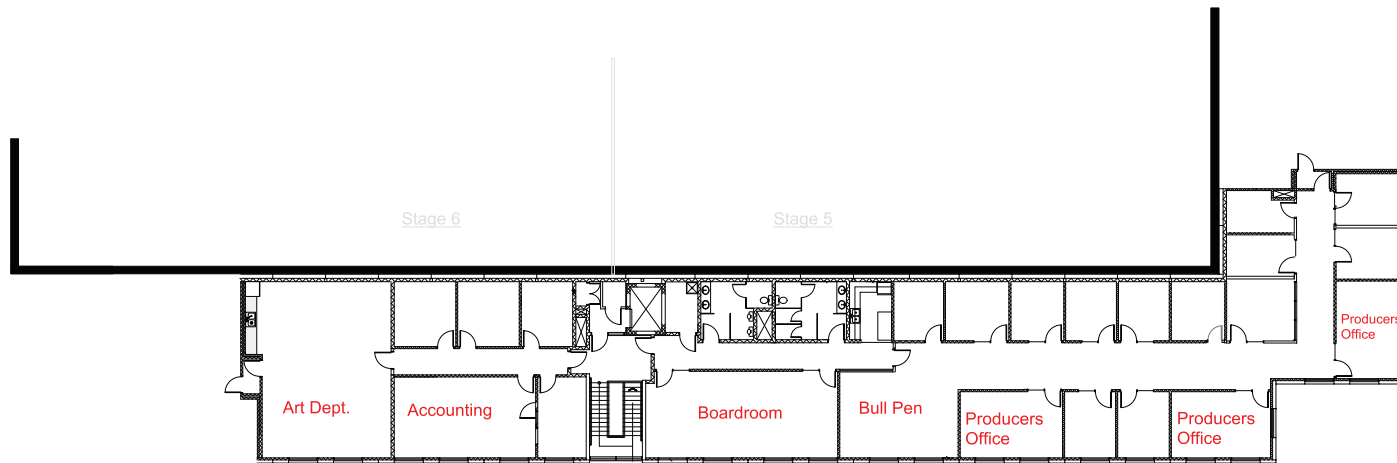

2400 BOUNDARY ROAD
BURNABY, B.C. V5M 3Z3
CANADA

T: 604•482•2000
F: 604•482•2007

UPPER ADMIN PRODUCTION OFFICES

SCALE = 1 : 270

SITE LEGEND